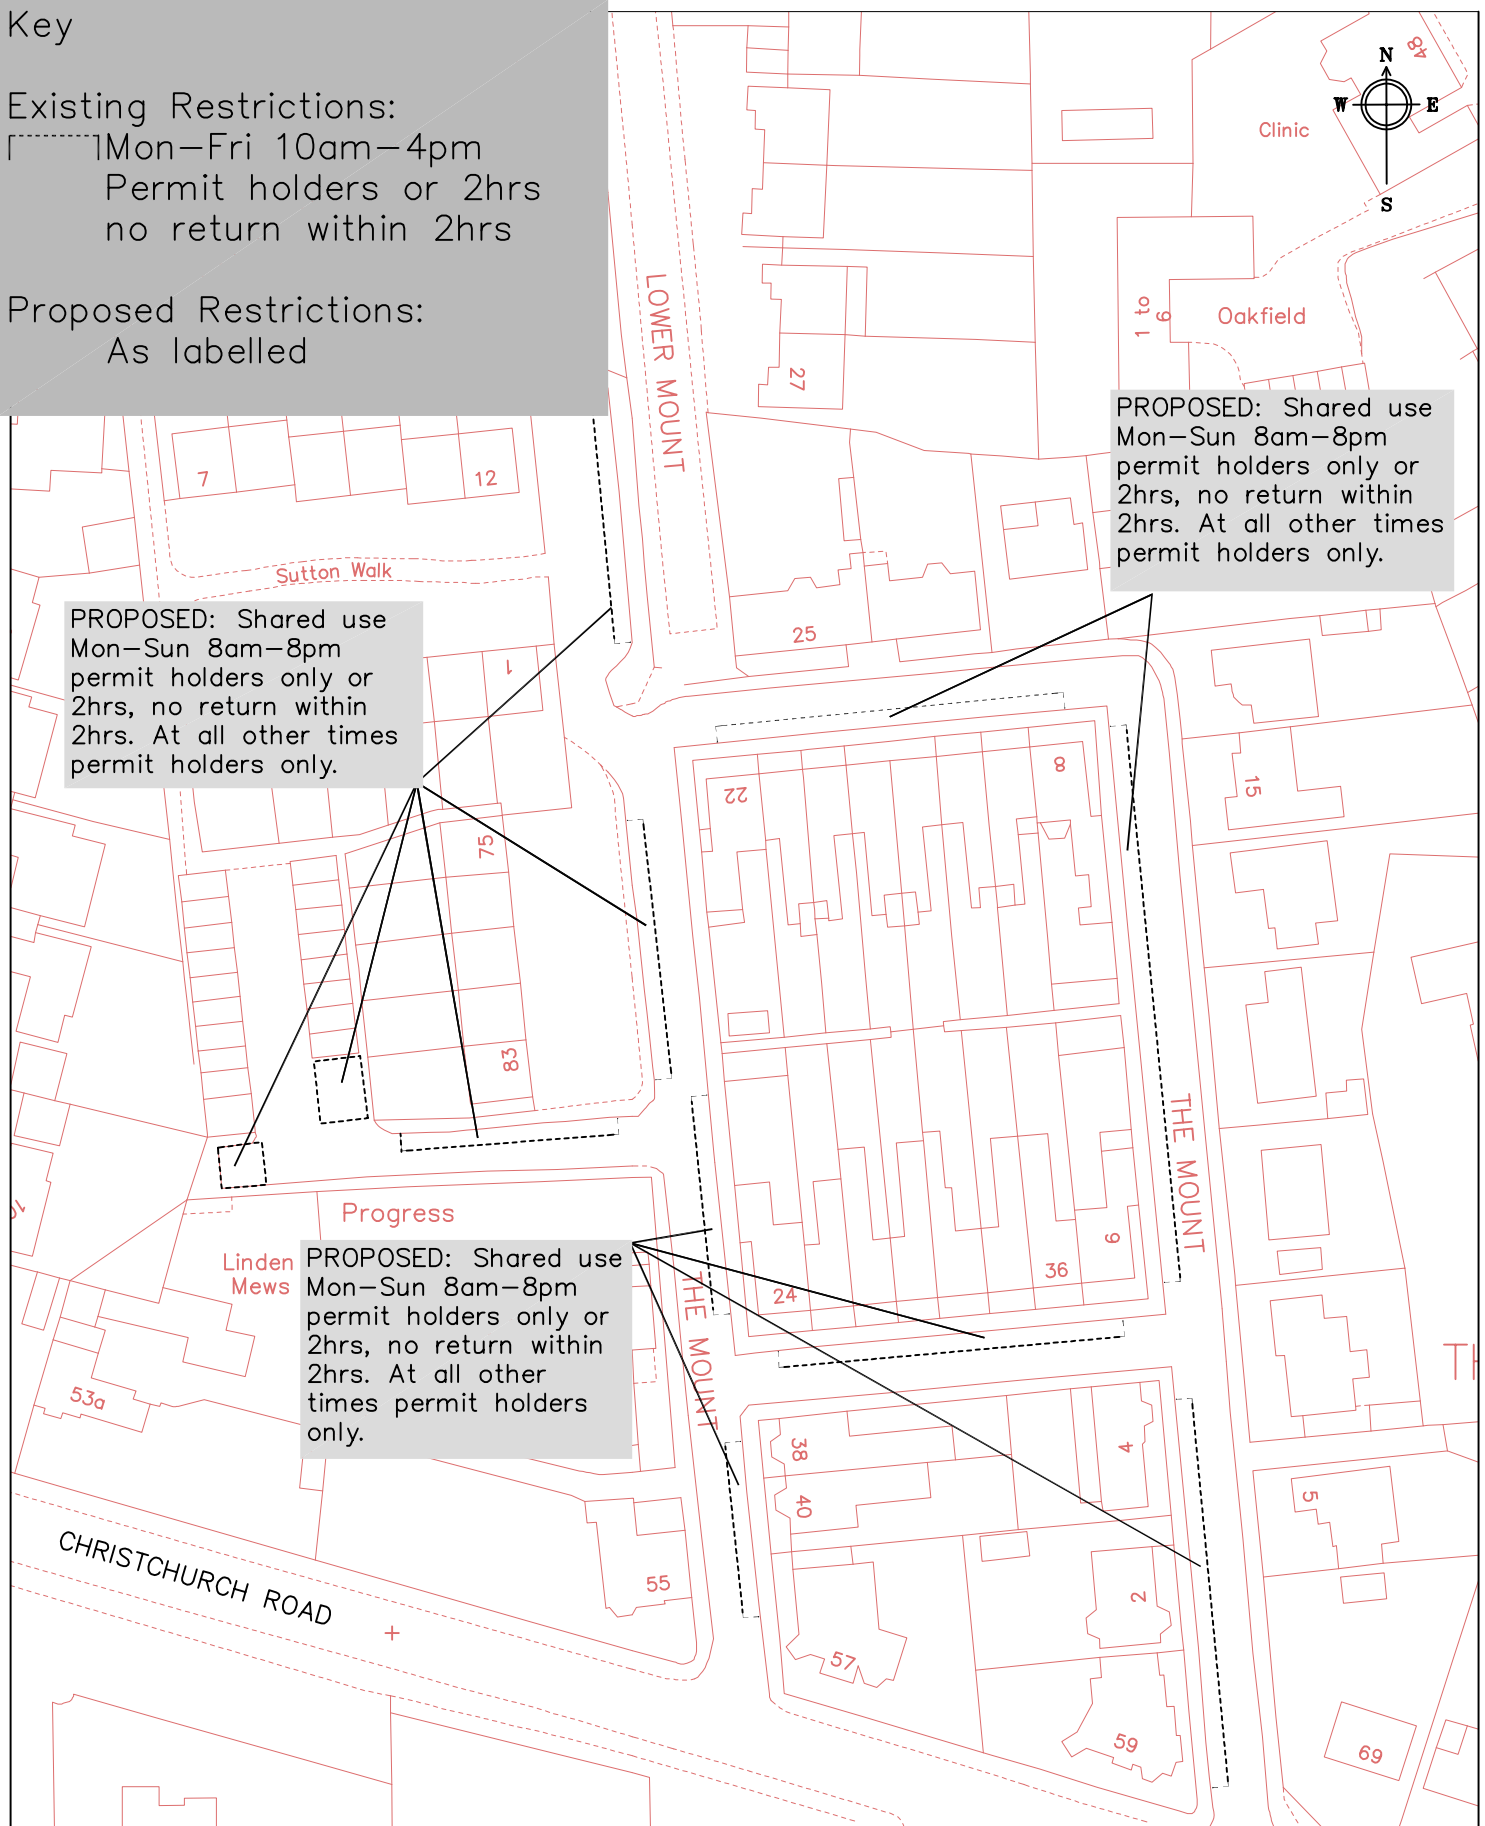

Key

Existing Restrictions:

Mon–Fri 10am–4pm
Permit holders or 2hrs
no return within 2hrs

Proposed Restrictions:

As labelled

Crown © copyright and database rights 2020 Ordnance Survey 100019672

CAD DRAWING LOCATION:

project		Waiting Restriction Review 2021B	
drawing		The Mount & Sutton Walk	
drawn	checked	approved	date
JT	JP	JP	OCT 21
scale		drawing no.	
N.T.S		RE2_The Mount	

Reading
Borough Council

Working better with you