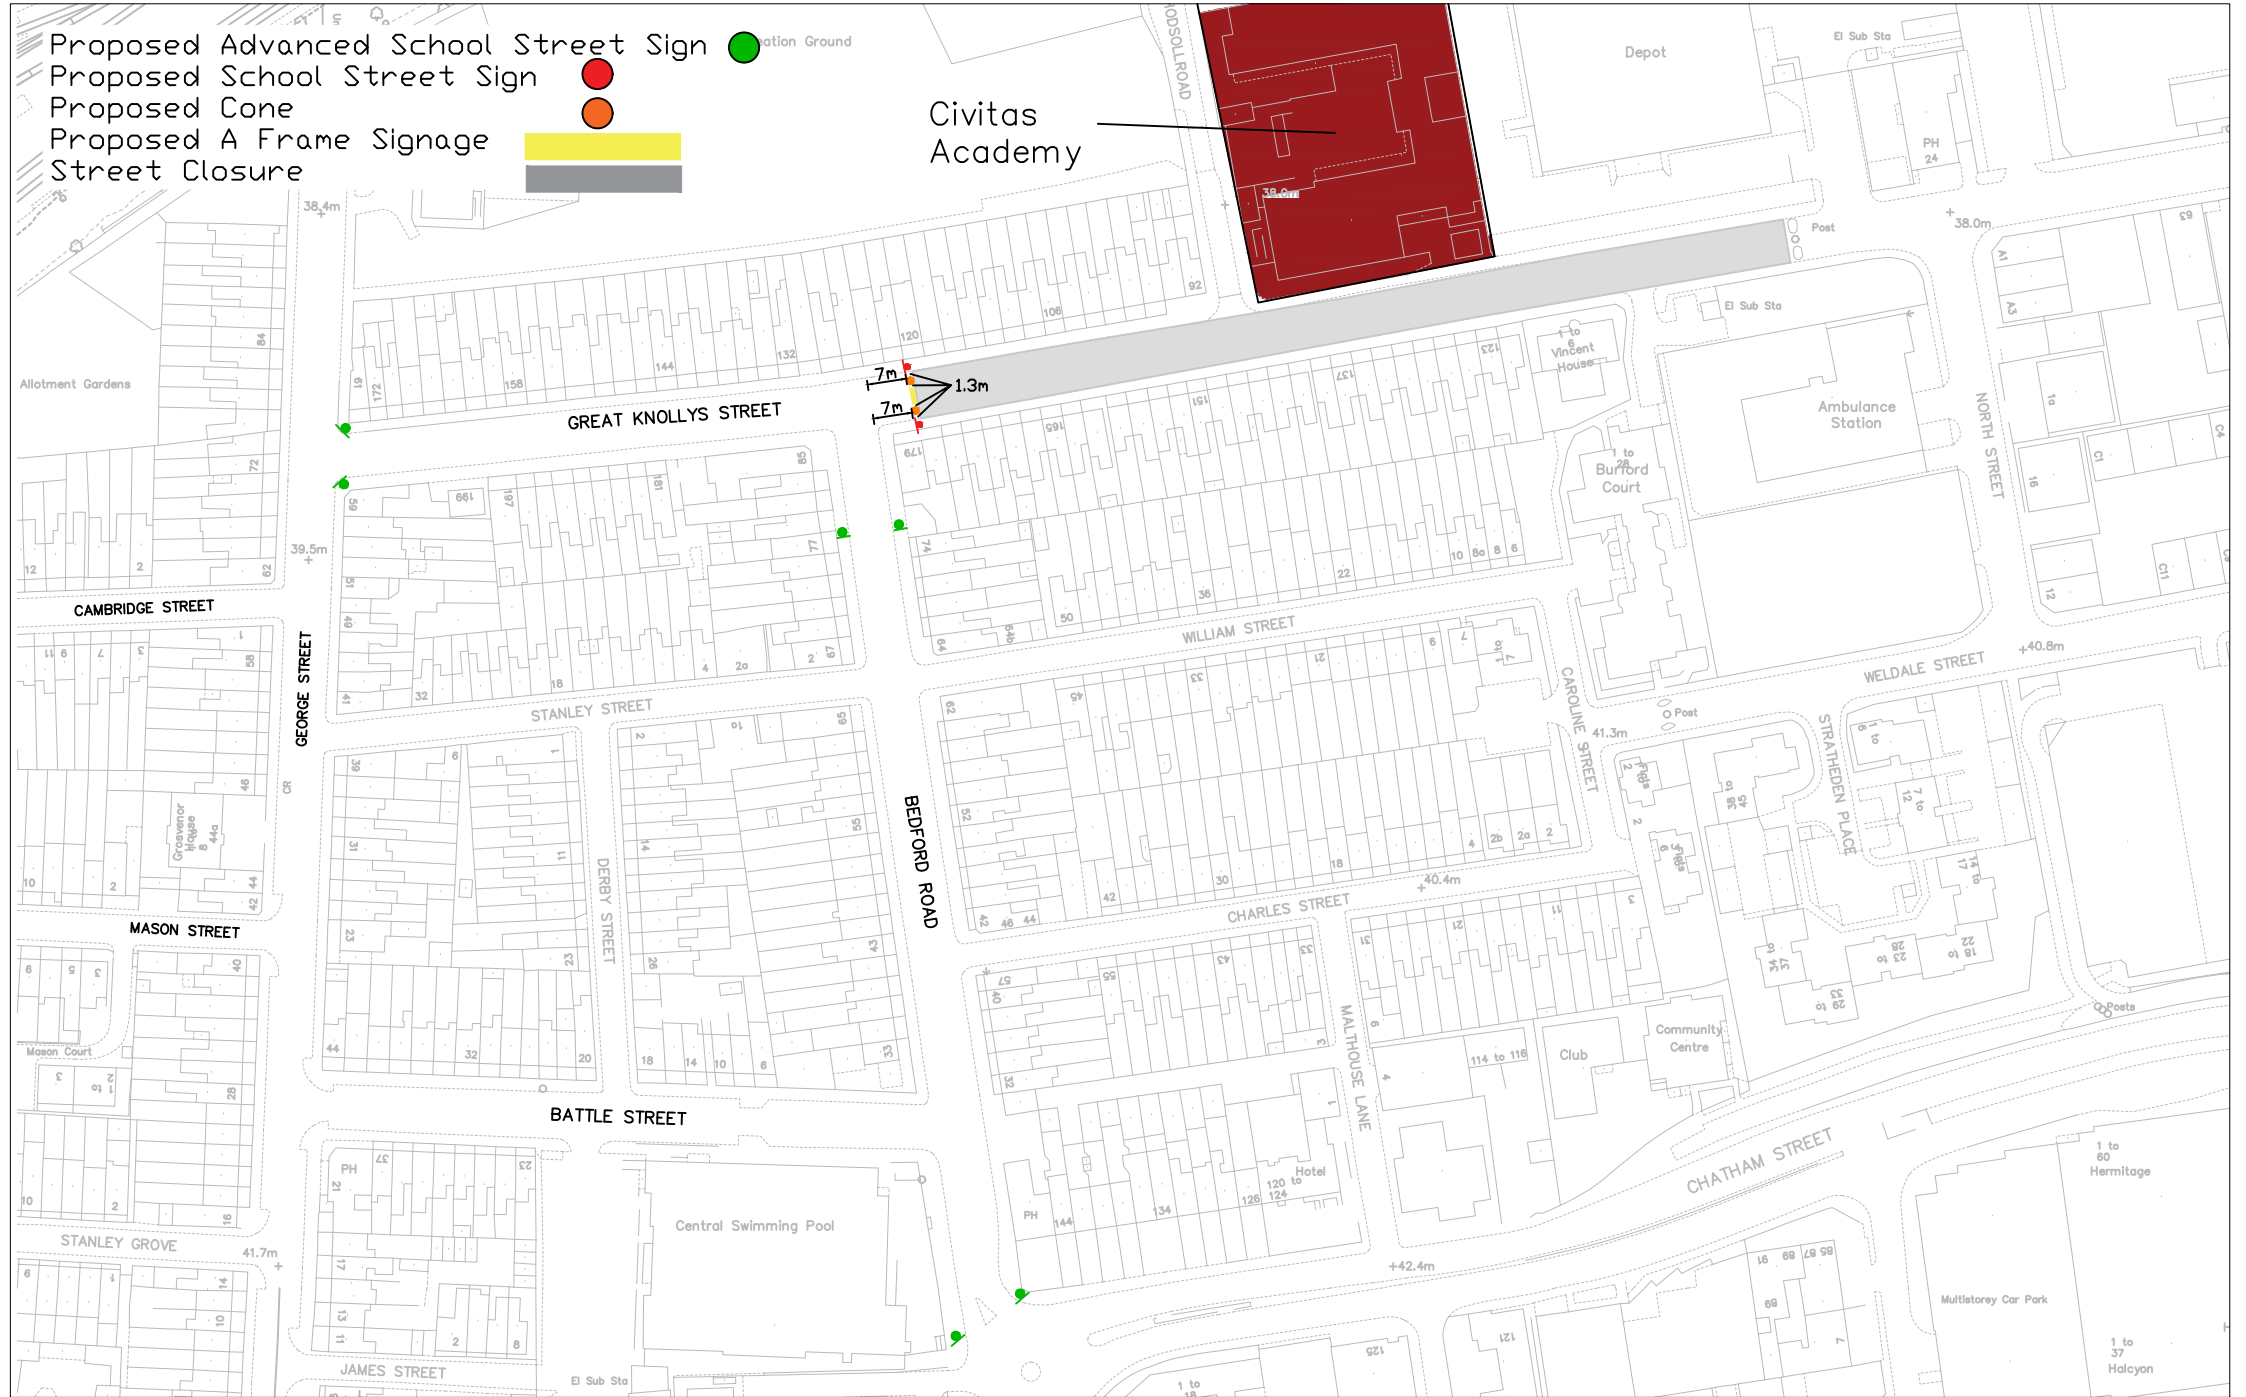

- Proposed Advanced School Street Sign 
- Proposed School Street Sign 
- Proposed Cone 
- Proposed A Frame Signage 
- Street Closure 

Civitas Academy

Project CIVITAS/SCHOOL STREET	Scale N.T.S	Drawn MF
	Date FEB 24	Checked JC
Drawing GREAT KNOYLLS STREET SET UP	Drawing No. GREAT KNOYLLS STREET SET UP	
	Approved JC	

Transport & Streetcare
Civic Offices
Reading
RG1 2LU